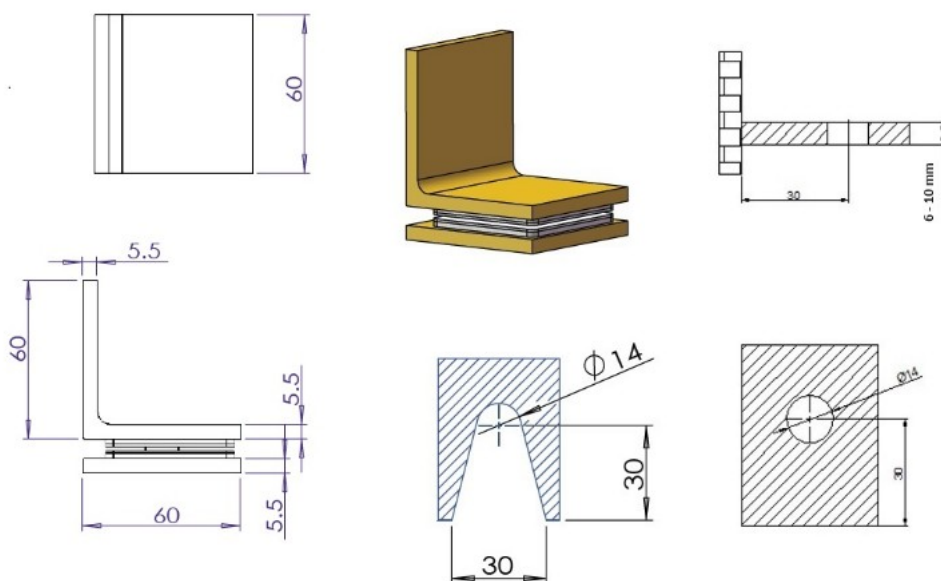

PRODUCT SHEET

Description:

Glass Clamp "Lima", 90DG, SS-Look, Glass/Wall, 60x60x20,5mm, 6-10mm Glass, Wall Mounted By $\varnothing 5$ mm Screw Hole, Glass, Mounted By $\varnothing 14$ mm Drilling, Hidden Screws, Brass, Alu &, SS-304 Material

Item number:

15.26.835-5

Units	Box	Carton	HS Code	Barcode
Pcs.			8302419000	
				5704866519397

SISO A/S

Mileparken 11
DK-2740 Skovlunde
Denmark
VAT: 24786013

Phone +45 45 830 900

www.siso.dk
siso@siso.dk

Danske Bank
Nytorv Branch
Copenhagen
SWIFT: DABADKKK

Account no.
4180 3112 112936
IBAN Account
DK7230003112112936